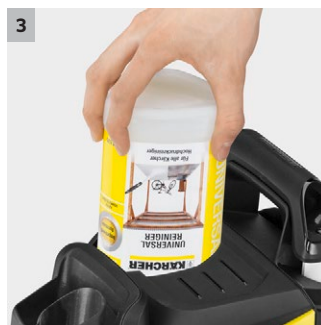

K 5 Premium Full Control Plus Home

The Kärcher K 5 Premium Full Control Plus Home includes our latest cleaning innovation - a single multijet lance that enables you to adjust the pressure to suit any cleaning task.

1 Full Control Plus Trigger Gun

2 3-in-1 Multi Jet spray lance

- Easily switch between flat stream, rotary and detergent nozzle by turning the spray lance.

3 Plug and Clean

- Quick and easy application of detergents through the pressure washer, when in detergent mode.
- Kärcher detergents increase efficiency while cleaning, help prevent dirt from returning and help to protect and care for your surface.

4 Hose reel

- The high-pressure hose can be quickly and easily wound onto the hose reel, helping provide a simple storage solution.

K 5 Premium Full Control Plus Home

- Full Control Plus Power Gun with +/- buttons and LCD display for pressure regulation and detergent application
- Maximum stability thanks to low centre of gravity, hose guide and a larger base
- Highly efficient water-cooled motor