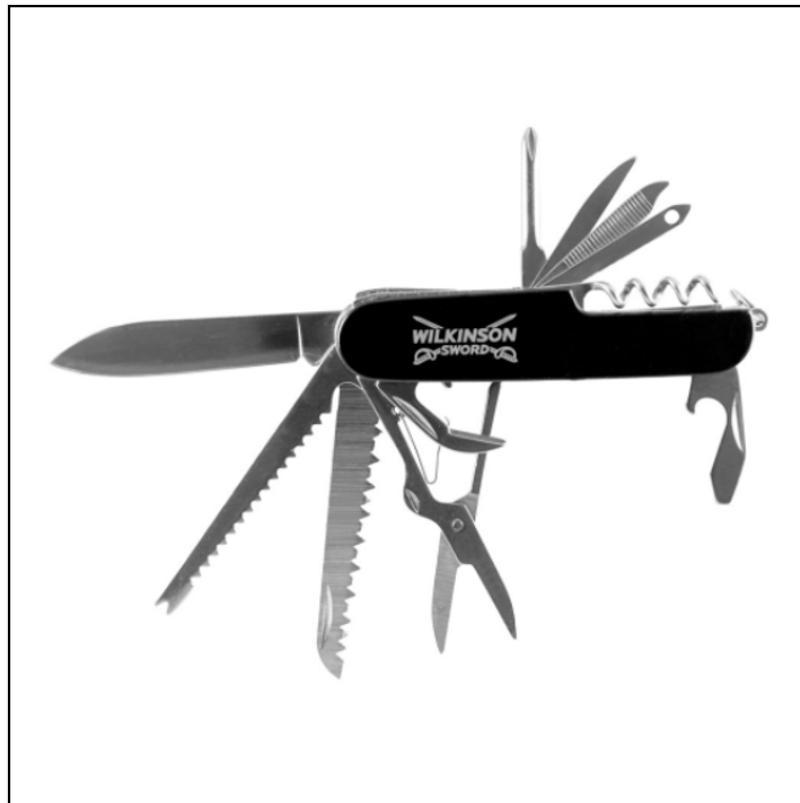

# Wilkinson Sword 1111343W Classic Pen Knife

39-88027

Our Price: £8.99

# Wilkinson Sword 111343W Classic Pen Knife

39-88027

### Wilkinson Sword 111343W Classic Pen Knife

Always be prepared for whatever life throws at you with the perfect pocket-sized multi-tasker.

Boasting 15 different tools in one light and easy to use package, this everyday survival tool is both compact and extremely versatile