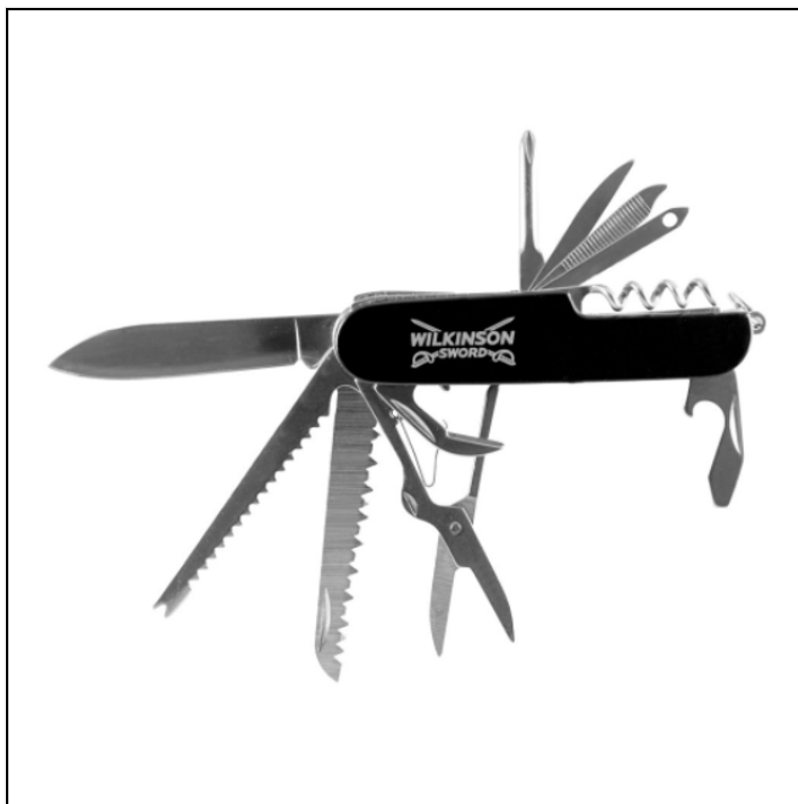

Wilkinson Sword 1111343W Classic Pen Knife

39-88027

Our Price: £8.99

Wilkinson Sword 111343W Classic Pen Knife

39-88027

Description

Wilkinson Sword 111343W Classic Pen Knife

Always be prepared for whatever life throws at you with the perfect pocket-sized multi-tasker.

Boasting 15 different tools in one light and easy to use package, this everyday survival tool is both compact and extremely versatile

Tools includes:- 1. Knife, 2. Phillips screwdriver, 3. Leather punch, 4. Nail file, 5. Nail cleaner, 6. Needle, 7. Corkscrew, 8. Key ring, 9. Bottle opener, 10. Flat screwdriver, 11. Can opener, 12. Scissors, 13. Saw, 14. Fish scaler, 15. Hook remover

A handy toolkit for around the home and whenever exploring the great outdoors.

Like this Wilkinson Sword Classic Pen Knife? Take a look at our extensive range of **Hand Tools** for all your garden chores this season.