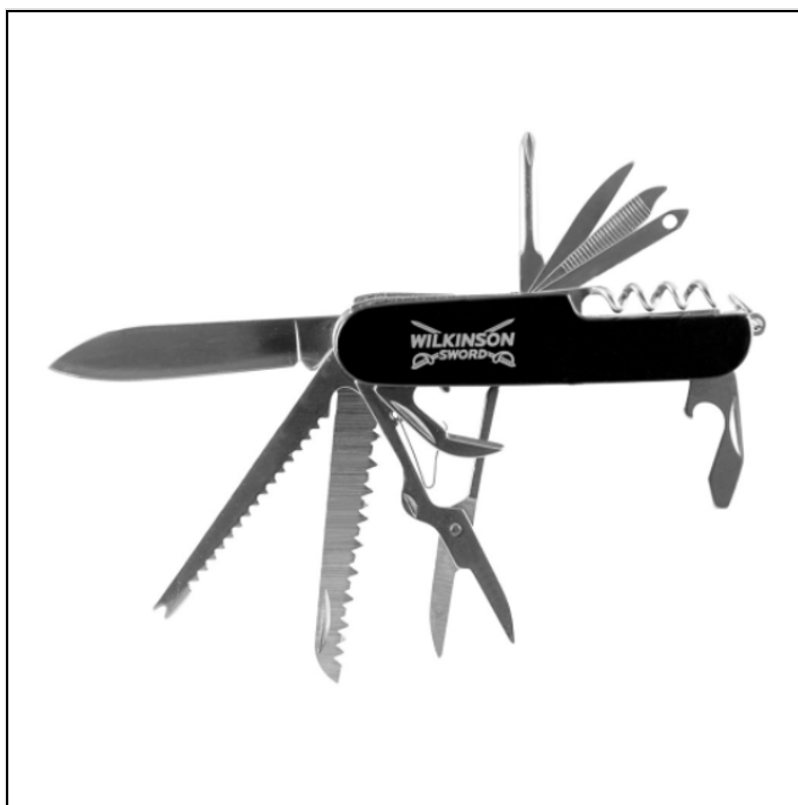

Wilkinson Sword 1111343W Classic Pen Knife

39-88027

Our Price: £8.99

Wilkinson Sword 111343W Classic Pen Knife

39-88027

Description

Wilkinson Sword 111343W Classic Pen Knife

Always be prepared for whatever life throws at you with the perfect pocket-sized multi-tasker.

Boasting 15 different tools in one light and easy to use package, this everyday survival tool is both compact and extremely versatile

Tools includes:- 1. Knife, 2. Phillips screwdriver, 3. Leather punch, 4. Nail file, 5. Nail cleaner, 6. Needle, 7. Corkscrew, 8. Key ring, 9. Bottle opener, 10. Flat screwdriver, 11. Can opener, 12. Scissors, 13. Saw, 14. Fish scaler, 15. Hook remover

A handy toolkit for around the home and whenever exploring the great outdoors.

Like this Wilkinson Sword Classic Pen Knife? Take a look at our extensive range of **Hand Tools** for all your garden chores this season.